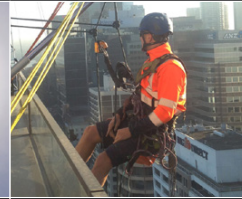

**Petrochemical/
Refining**