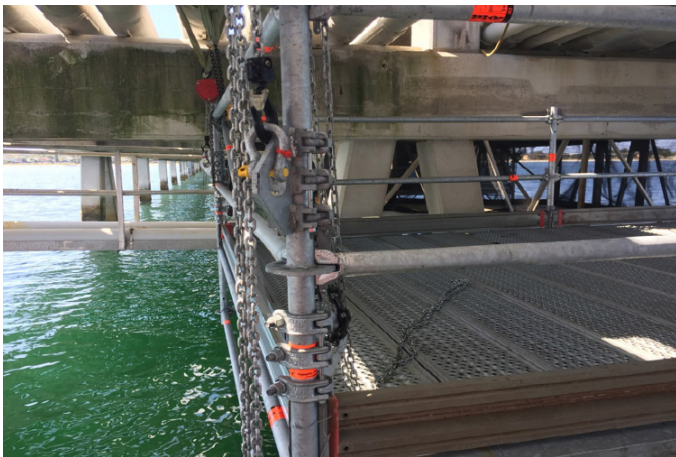

Height safety access systems

- » Anchor point installation
- » Static line installation
- » Rail and track installation
- » Annual inspection, testing and certification
- » Height safety system audits

Rail

- » Geotechnical protection (Rockfall protection)
- » Installation of preventative systems
- » Bridge and tower inspections
- » Scheduled inspections and maintenance
- » Vegetation removal
- » Netting systems

Repair

- » Engineering assessments
- » Welding
- » Painting
- » Reinstating coatings
- » Refractory repairs
- » Concrete
- » Steel structure
- » Façade restoration